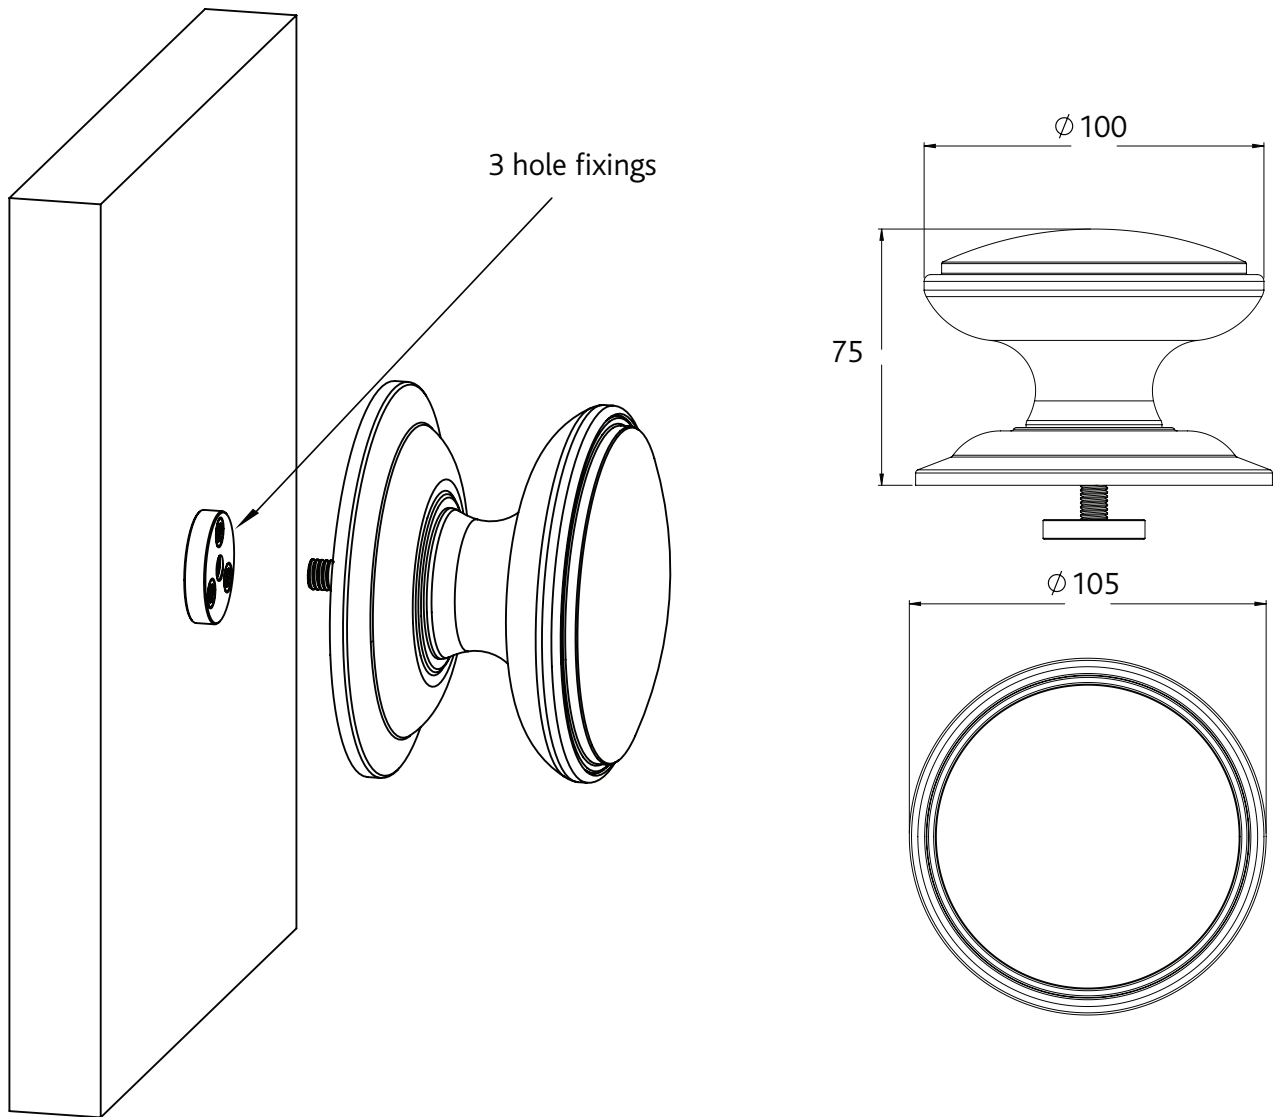

Door Knob - Concealed Fix Fitting Instructions

Hole prep (viewed from outside)

$\phi 9$ with 16mm Deep