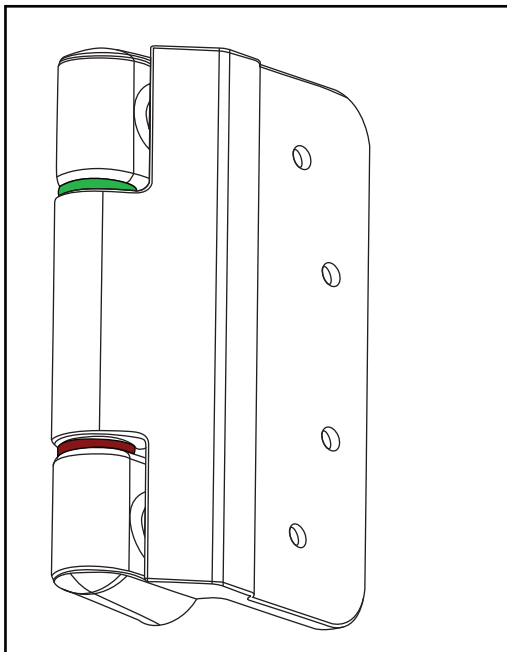

Haven Intelligent Strength Fitting Detail

1 Left Hand Side

Top

Bottom

2 Right Hand Side

Top

Bottom

Smaller (Red in the illustration) bush must always be located at the bottom of the hinge