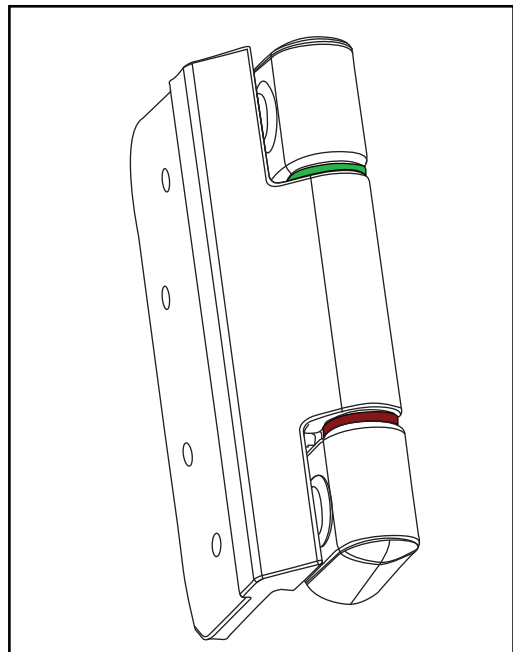

Haven Intelligent Strength Fitting Detail

1 Left Hand Side

Top

Bottom

2 Right Hand Side

Top

Bottom

Smaller (Red in the illustration) bush must always be located at the bottom of the hinge