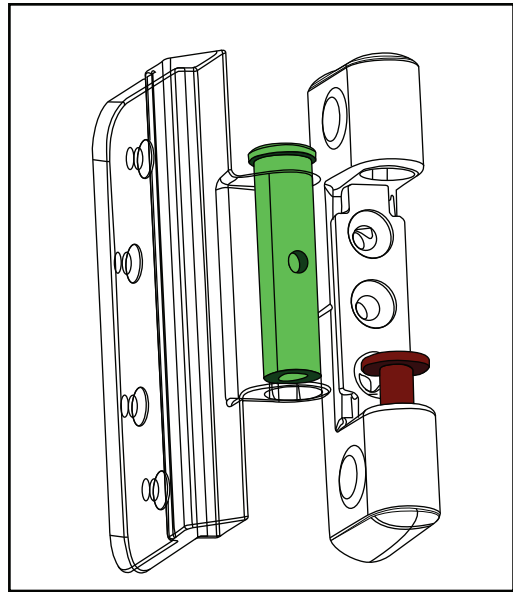

Haven Intelligent Strength Fitting Detail

1 Left Hand Side

Top

Bottom

2 Right Hand Side

Top

Bottom

Smaller (Red in the illustration) bush must always be located at the bottom of the hinge