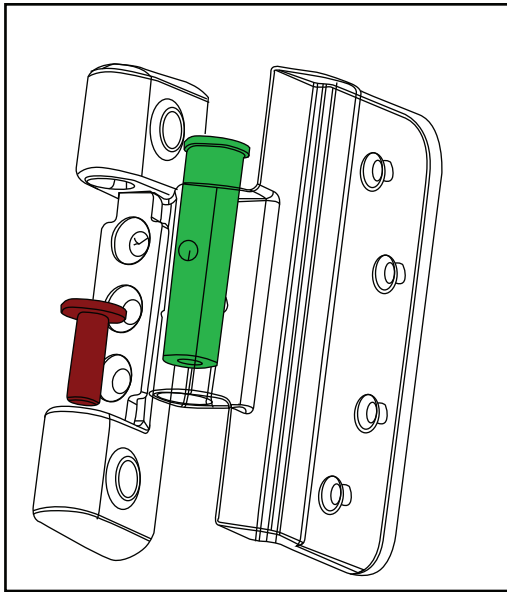

Haven Intelligent Strength Fitting Detail

1 Left Hand Side

Top

Bottom

2 Right Hand Side

Top

Bottom

Smaller (Red in the illustration) bush must always be located at the bottom of the hinge