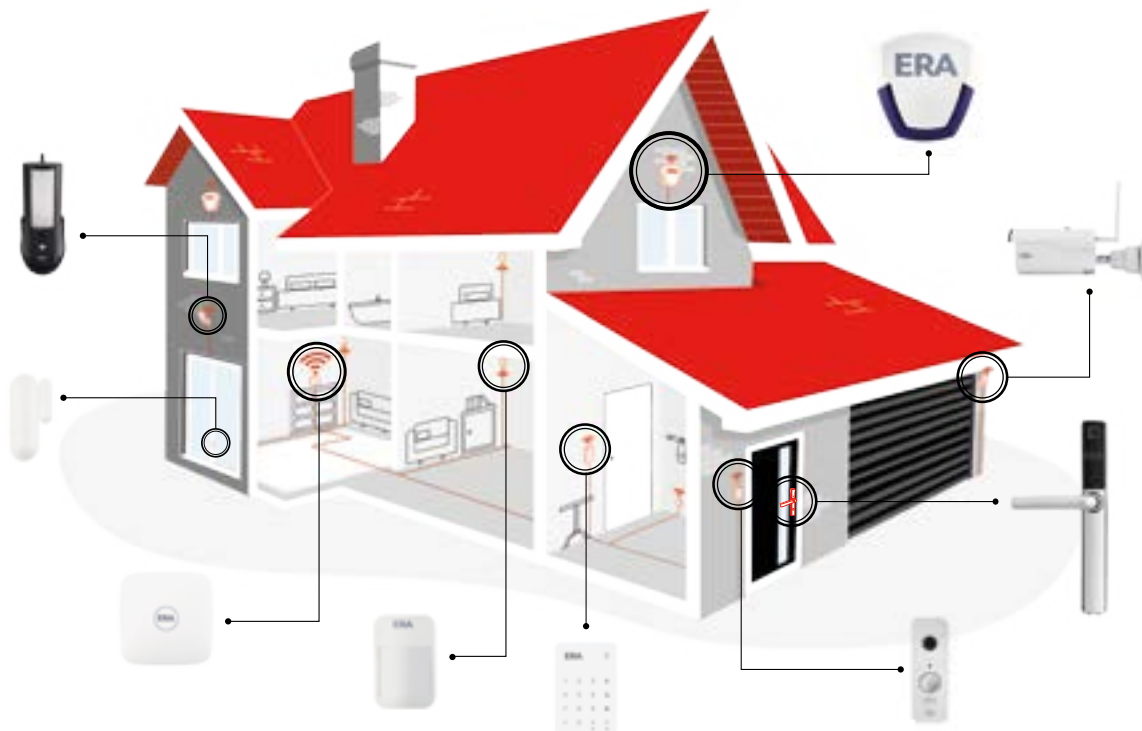

Keyless access for your home

The ERA Protect Smart Universal Door Handle offers you three smart ways to enter your property at the door. Or using the WiFi hub, you can remotely connect to unlock your door from anywhere, anytime. Offering you choice and convenience twinned with the highest security protection.

Your home, your choice

Choose from matte black, polished chrome or satin chrome to complement your property exterior. A simple, stylish thumbturn allows easy exit from inside and a lift of the lever secures your property effortlessly.

Black

Polished Chrome

Satin Chrome

Get more from your ERA Protect Door Handle

For an allround approach to home security and monitoring, the EP1 door handle can work alongside ERA's wider smart home products. Why not add a smart alarm, window/door sensors, cameras, doorbell and sirens, at any time, building your smart home security as you go.

Useful Information

Door Thickness	44mm - 75mm thick.
Lock Compatibility	Suitable for use with multi-point door locks with a 92mm centre.
Data	WiFi / 3G, 4G, 5G.
ERA Smart Home App	Android and Apple devices with a minimum operating system of iOS 13, Android 10, and Bluetooth V5.
Operating Temperature	-20°C ~ +60°C.