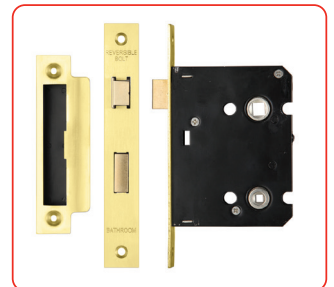

Valiant Bathroom Locks

Features

- Specially designed for bathroom doors
- Features a deadbolt which is operated by a thumbturn handle
- Easily reversible sashbolt
- Available in 64mm (2½") and 76mm (3") backsets
- Black, Polished Brass, Polished Stainless Steel and Satin Stainless Steel finishes available
- Square forend
- 57mm centre
- CE and UKCA marked. Suitable for use on fire or smoke resisting doorsets (30-minute and 60-minute timber based doorsets) when fitted with the compatible intumescent strip

Black

Polished Brass

Polished Stainless Steel

Satin Stainless Steel

Valiant Bathroom Locks

Ordering Details

Valiant Bathroom Lock 64mm

Finish	Part No. Boxed Version
Black 64mm (2½")	DSPCB64MB
Polished Stainless Steel 64mm (2½")	DSPCB64PS
Polished Brass 64mm (2½")	DSPCB64PB
Satin Stainless Steel 64mm (2½")	DSPCB64SS

Valiant Bathroom Lock 76mm

Finish	Part No. Boxed Version
Black 76mm (3")	DSPCB76MB
Polished Stainless Steel 76mm (3")	DSPCB76PS
Polished Brass 76mm (3")	DSPCB76PB
Satin Stainless Steel 76mm (3")	DSPCB76SS