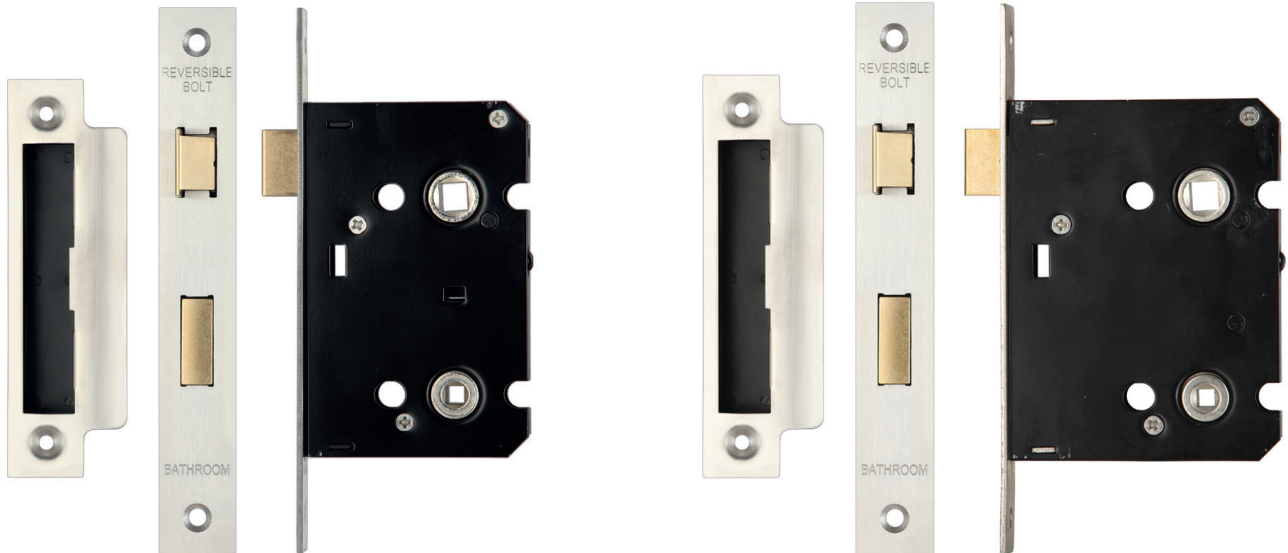

Valiant Bathroom Locks

Features

- Specially designed for bathroom doors
- Features a deadbolt which is operated by a thumbturn handle
- Easily reversible sashbolt
- Available in 64mm (2½") and 76mm (3") backsets
- Black, Polished Brass, Polished Stainless Steel and Satin Stainless Steel finishes available
- Square forend
- 57mm centre
- CE and UKCA marked. Suitable for use on fire or smoke resisting doorsets (30-minute and 60-minute timber based doorsets) when fitted with the compatible intumescent strip

Black

Polished Brass

Polished Stainless Steel

Satin Stainless Steel

Valiant Bathroom Locks

Ordering Details

Valiant Bathroom Lock 64mm

Finish	Part No. Boxed Version
Black 64mm (2½")	DSPCB64MB
Polished Stainless Steel 64mm (2½")	DSPCB64PS
Polished Brass 64mm (2½")	DSPCB64PB
Satin Stainless Steel 64mm (2½")	DSPCB64SS

Valiant Bathroom Lock 76mm

Finish	Part No. Boxed Version
Black 76mm (3")	DSPCB76MB
Polished Stainless Steel 76mm (3")	DSPCB76PS
Polished Brass 76mm (3")	DSPCB76PB
Satin Stainless Steel 76mm (3")	DSPCB76SS