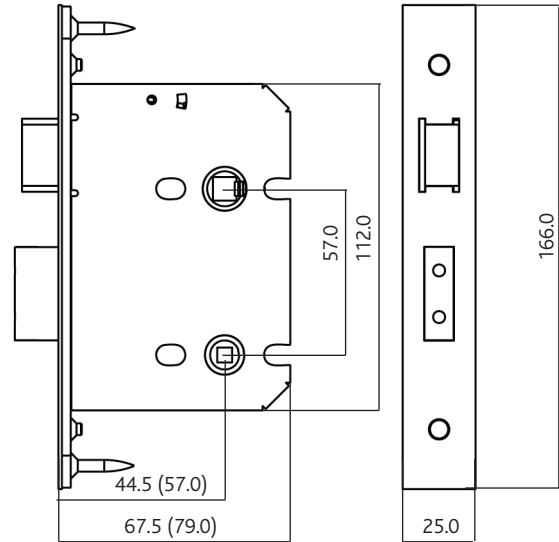

Valiant Bathroom Lock 76mm

Finish	Part No. Boxed Version
Black 76mm (3")	DSPCB76MB
Polished Stainless Steel 76mm (3")	DSPCB76PS
Polished Brass 76mm (3")	DSPCB76PB
Satin Stainless Steel 76mm (3")	DSPCB76SS

Packaging

Boxed version
1 lock per inner box, 10 locks per outer box.

Maintenance

Wipe the surface periodically with a soft cloth to remove excess grease or moisture.

All dimensions are in mm and are nominal. Numbers in brackets relate to 3" version of lock. Diagram illustrates product in locked position.
ERA reserves the right to change specification without notice.
It is the responsibility of the door manufacturer to ensure that the finished product meets any required safety and performance specification.