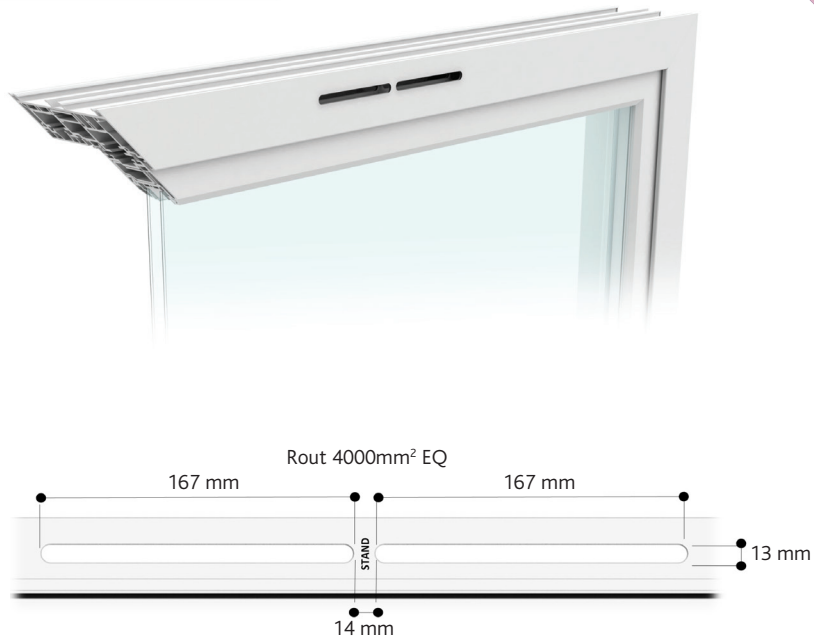

4000 Link Trickle Vent

Ordering Details

4000 Link Trickle Vent

Colour	Internal Vent	External Vent
White	WVELIWHCF4000	WVELEWHCF4000
Brown	WVELIBRCF4000	WVELEBRCF4000
Black	WVELIBLCF4000	WVELEBLCF4000
Grey (RAL 7016)	WVELIGRCF4000	WVELEGRCF4000
Agate Grey (RAL 7038)	WVELIGR7038CF4000	WVELEGR7038CF4000
Pebble Grey	WVELIPGCF4000	WVELEPGCF4000
Slate Grey (RAL 7015)	WVELIGR7015CF4000	WVELEGR7015CF4000
Quartz Grey (RAL 7039)	-	WVELEGR7039CF4000
Redwood	WVELIRWCF4000	WVELERWCF4000
Plain Golden Oak	WVELIOGCF4000	WVELEOGCF4000
Plain Irish Oak	WVELIIOCF4000	WVELEIOCF4000
Chartwell Green	-	WVELECGCF4000
Light Cream (RAL 9001)	WVELICR9001CF4000	WVELECR9001CF4000

Woodgrain Finish	Internal Vent	External Vent
Golden Oak	WVELIPWGOCF4000	WVELEPWGOCF4000

Other colours available, please contact us for the latest range.

Internal				External								Ventilator			
Ventilator				Canopy				Grille (Timber, Sliding door, Sash)				Ventilator			
H (mm)	L (mm)	D (mm)	Weight (gram)	H (mm)	L (mm)	D (mm)	Weight (gram)	H (mm)	L (mm)	D (mm)	Weight (gram)	Attachment type	Rout H (mm)	Rout L (mm)	Stand W (mm)
18.5	380	15	21.32	18.5	380	25	39.90	20	383	5.8	9.84	Clip or Screw	13	348	14