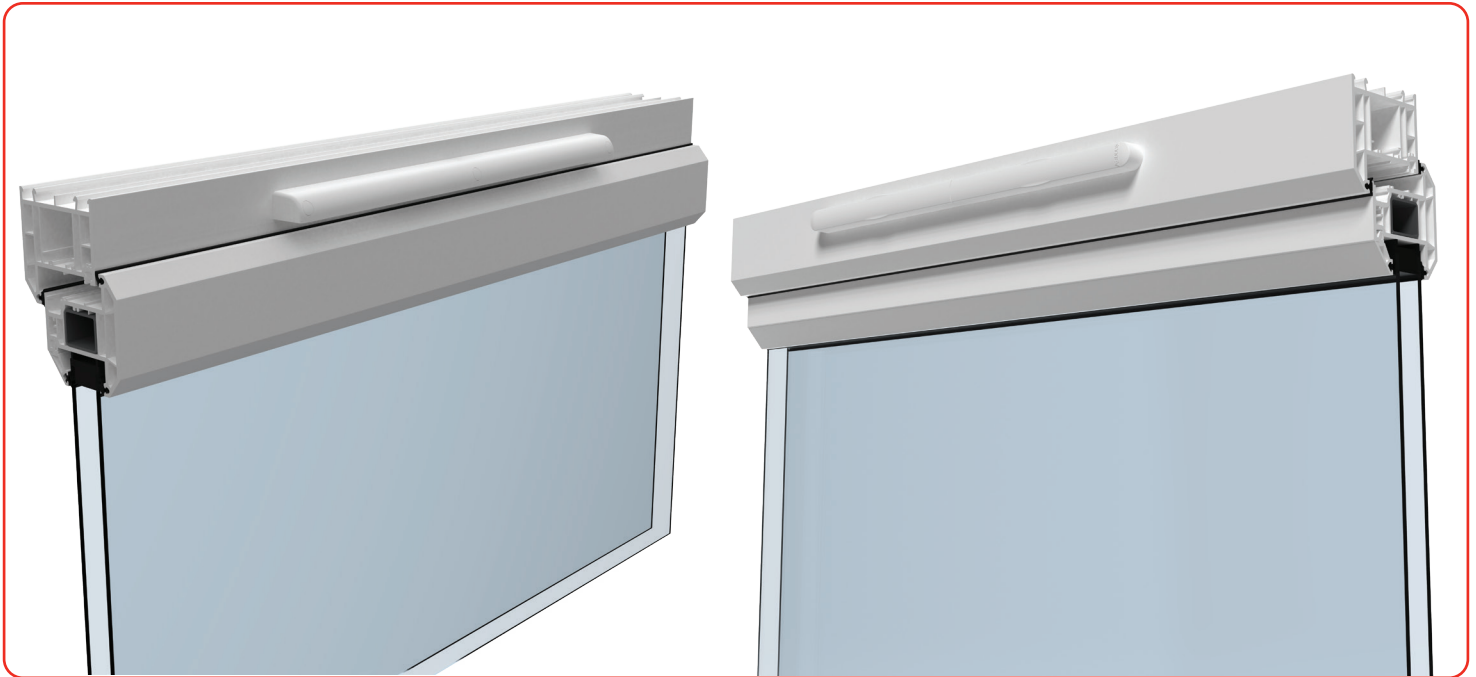

### Features

- Compact sleek design that sits discreetly within the window
- Smaller sized vent that is less intrusive and offers more discretion
- Easily fits into the sash of most windows
- Canopy extends only 25mm
- Aerodynamic feature directs the air flow efficiently through the vents pathway
- Developed to meet the minimum requirements of the building regulations Part F1:2010 (updated December 2021, for implementation June 2022)
- Ideal for the new building regulations as the vast majority of vents will be multiples of 4000EQA
- No over ventilation as you can achieve precisely 4000EQA or 8000EQA with multiple vents
- Improved dB noise reduction to new levels of performance whilst retaining the aesthetically pleasing design
- Available in a range of colours to complement the window. Mix and match internally and external vents to accommodate potential different finishes
- Supplied with fixing clips fitted, so the vent easily pushes into place. Installing within seconds
- The clips automatically centre the vent in the rout, aiding location ensuring it is fitted level on the window
- Option to screw fix if preferred, remove the screw caps before fitting and fix as normal