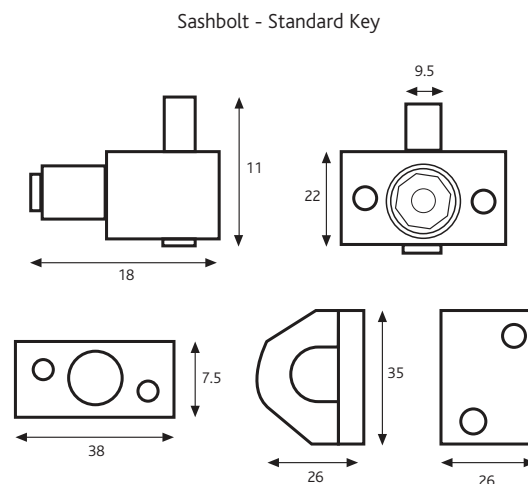

Packaging

Sash Window Screw Locks Cardboard packaging with euro hooks. 2 or 6 per retail box, 10 retail boxes per outer box. 0.13Kg per (6) item, 1.3Kg per outer box.
Sash Window Bolt - Cut Key Cardboard packaging with euro hooks. 1 per retail box, 5 retail boxes per outer box. 0.22Kg per item, 1.1Kg per outer box.
Sash Window Bolt - Standard Key Cardboard packaging with euro hooks. 1 per retail box, 5 retail boxes per outer box. 0.18Kg per item, 0.9Kg per outer box.
Sash Window Bolt - Cut Key (flat pack) Trade pack. 1 per inner, 10 inners per outer box. 0.17Kg per item, 1.7Kg per outer box.
Sash Window Bolt - Standard Key (flat pack) 1 per card, 10 inners per outer box. 0.21Kg per item, 2.1Kg per outer box.
Sash Lock - Standard Key Trade pack. 1 per inner, 10 inners per outer box. 0.13Kg per item, 1.3Kg per outer box.

Maintenance

The pivot point should be lightly lubricated twice a year and the surface cleaned with a soft cloth to remove any dust or grime. The product should be periodically adjusted and the fixings tightened to ensure a satisfactory operation

All dimensions are in mm.

ERA reserves the right to change specification without notice. It is the responsibility of the window manufacturer to ensure that the finished product meets any required safety and performance specification