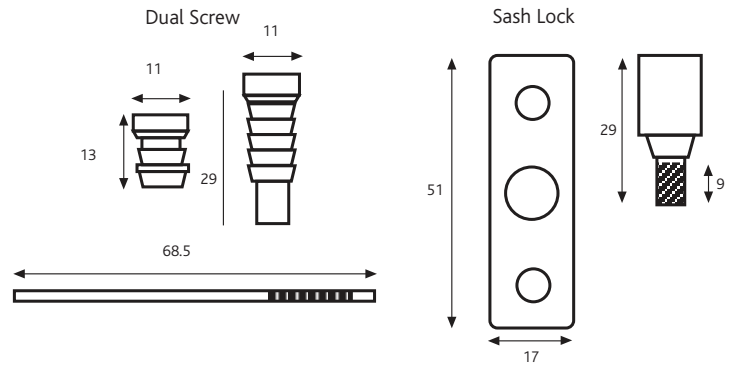

Packaging

Sash Window Screw Locks Cardboard packaging with euro hooks. 2 or 6 per retail box, 10 retail boxes per outer box. 0.13Kg per (6) item, 1.3Kg per outer box.
Sash Window Bolt - Cut Key Cardboard packaging with euro hooks. 1 per retail box, 5 retail boxes per outer box. 0.22Kg per item, 1.1Kg per outer box.
Sash Window Bolt - Standard Key Cardboard packaging with euro hooks. 1 per retail box, 5 retail boxes per outer box. 0.18Kg per item, 0.9Kg per outer box.
Sash Window Bolt - Cut Key (flat pack) Trade pack. 1 per inner, 10 inners per outer box. 0.17Kg per item, 1.7Kg per outer box.
Sash Window Bolt - Standard Key (flat pack) 1 per card, 10 inners per outer box. 0.21Kg per item, 2.1Kg per outer box.
Sash Lock - Standard Key Trade pack. 1 per inner, 10 inners per outer box. 0.13Kg per item, 1.3Kg per outer box.

Maintenance

The pivot point should be lightly lubricated twice a year and the surface cleaned with a soft cloth to remove any dust or grime. The product should be periodically adjusted and the fixings tightened to ensure a satisfactory operation

All dimensions are in mm.

ERA reserves the right to change specification without notice. It is the responsibility of the window manufacturer to ensure that the finished product meets any required safety and performance specification