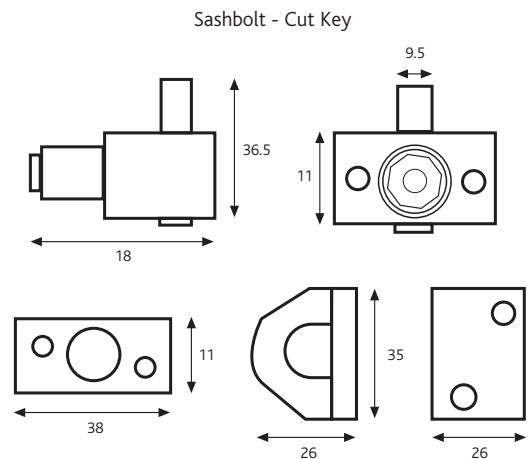

Packaging

Sash Window Screw Locks Cardboard packaging with euro hooks. 2 or 6 per retail box, 10 retail boxes per outer box. 0.13Kg per (6) item, 1.3Kg per outer box.
Sash Window Bolt - Cut Key Cardboard packaging with euro hooks. 1 per retail box, 5 retail boxes per outer box. 0.22Kg per item, 1.1Kg per outer box.
Sash Window Bolt - Standard Key Cardboard packaging with euro hooks. 1 per retail box, 5 retail boxes per outer box. 0.18Kg per item, 0.9Kg per outer box.
Sash Window Bolt - Cut Key (flat pack) Trade pack. 1 per inner, 10 inners per outer box. 0.17Kg per item, 1.7Kg per outer box.
Sash Window Bolt - Standard Key (flat pack) 1 per card, 10 inners per outer box. 0.21Kg per item, 2.1Kg per outer box.
Sash Lock - Standard Key Trade pack. 1 per inner, 10 inners per outer box. 0.13Kg per item, 1.3Kg per outer box.

Maintenance

The pivot point should be lightly lubricated twice a year and the surface cleaned with a soft cloth to remove any dust or grime. The product should be periodically adjusted and the fixings tightened to ensure a satisfactory operation

All dimensions are in mm.

ERA reserves the right to change specification without notice. It is the responsibility of the window manufacturer to ensure that the finished product meets any required safety and performance specification