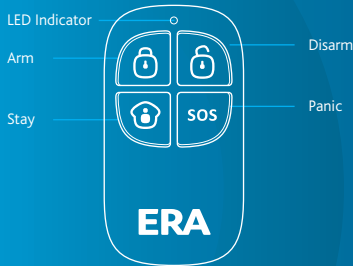

Remote Control

Model: ERA-REMOTE

1. FEATURES

The Wireless Remote Control enables you to turn the alarm system on and off before entering the home or after exiting.

In the event of an emergency, press SOS button on the remote control to trigger the panel. The Wireless Remote Control, compact and portable, is designed to fit on a keychain, in a pocket, or in a purse.

3. LED INDICATION

Flashes Once: Transmits the signal

Low Light Level: Low battery indication, change the battery.

2. GET TO KNOW YOUR PRODUCT

4. SPECIFICATION

Power Supply:	DC 3V Lithium Batteries (CR2025) x 1
Working Current:	≤7mA
Transmitting Distance:	<80m (in open area)
Radio Frequency:	433 MHz (75±KHz)
Housing Material:	ABS Plastic
Operations Condition:	Temperature: 0°C ~ +55°C Relative Humidity: <80% (non-condensing)
Remote Dimensions	58 x 31 x 9.5mm (L x W x H)